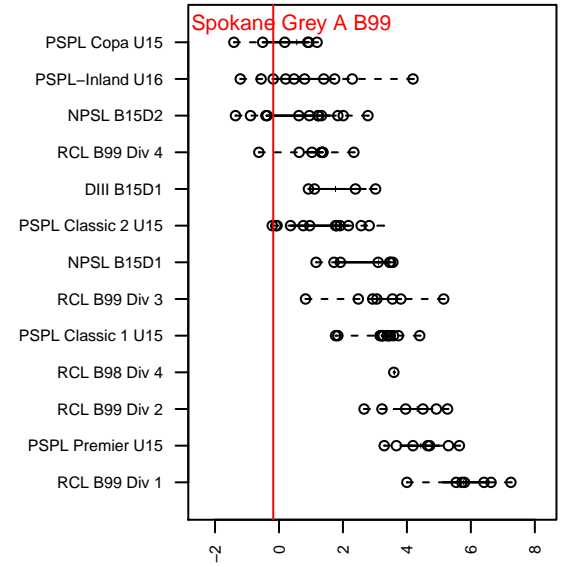

FC Spokane Grey A B99

FC Spokane
 Spokane, WA
 B99 total strength=1092
 attack=4.23 defense=1.78
 fall league = PSPL-Inland U16
 notes= Dickinson 2012,2013; Retan 2014

alt names used:
 FC SPOKANE B99 GREY RETAN (WA)

Venues played:
 2014 River City Cup High School U18
 2014 River City Challenge U15 U15
 2014 PSPL-Inland U16

**attack and defense variance (black dot)
relative to other teams
and top 10 in region**

**attack and defense rating
relative to others at age
and all opponents in last 13 months**